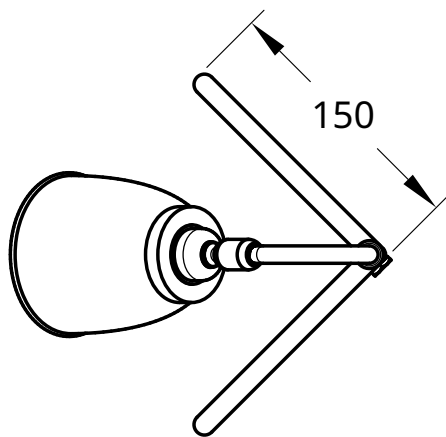

NOCTURNE
NOCTURN
NOCTUR
NOCTU
NOCT
NOC
NO
N

Ella lamp

Ella lamp

Materials:

- Aluminium shade
- Brass arm
- Steel painted base

Made in the UK by:
Nocturne Workshop Limited

info@nocturneworkshop.com

Nocturne	Ella lamp
	This luminaire is compatible with bulbs of the energy classes:
The luminaire is sold with a bulb of the energy class: A+	
874/2012	