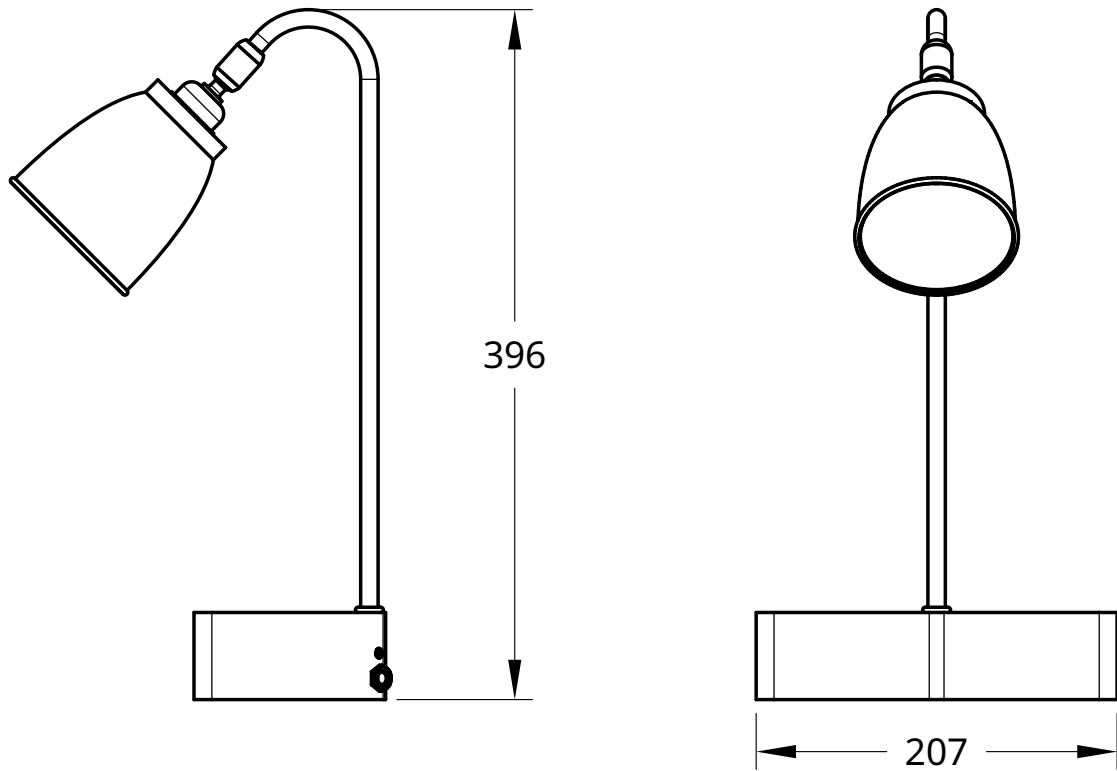

NOCTURNE
NOCTURN
NOCTUR
NOCTU
NOCT
NOC
NO
N

Ella lamp

Ella lamp

Materials:

- Aluminium shade
- Brass arm
- Steel painted base

Made in the UK by:
Nocturne Workshop Limited

info@nocturneworkshop.com

Nocturne	Ella lamp
	This luminaire is compatible with bulbs of the energy classes:
The luminaire is sold with a bulb of the energy class: A+	
874/2012	