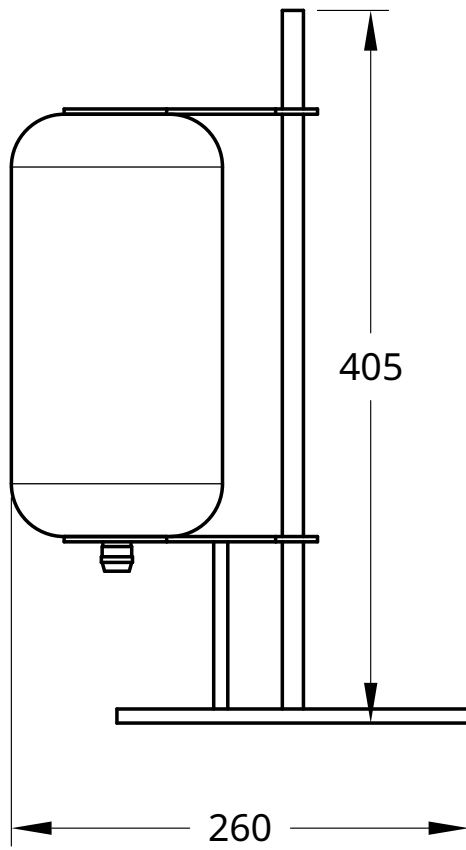

NOCTURNE
NOCTURN
NOCTUR
NOCTU
NOCT
NOC
NO
N

Nina lamp

Nina lamp

Materials:

Handblown glass shade
Solid brass frame
Steel painted base

Made in the UK by:
Nocturne Workshop Limited

info@nocturneworkshop.com

Nocturne Ella lamp