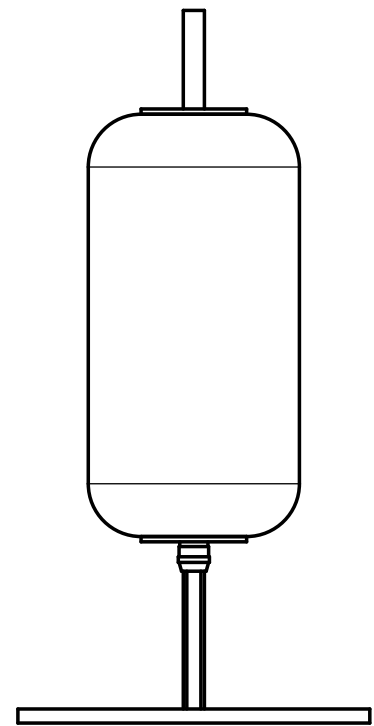

NOCTURNE
NOCTURN
NOCTUR
NOCTU
NOCT
NOC
NO
N

Nina lamp

Nina lamp

Materials:

Handblown glass shade
Solid brass frame
Steel painted base

Made in the UK by:
Nocturne Workshop Limited

info@nocturneworkshop.com

Nocturne Ella lamp

 This luminaire is compatible with bulbs of the energy classes:

The luminaire is sold with a bulb of the energy class: 

874/2012 