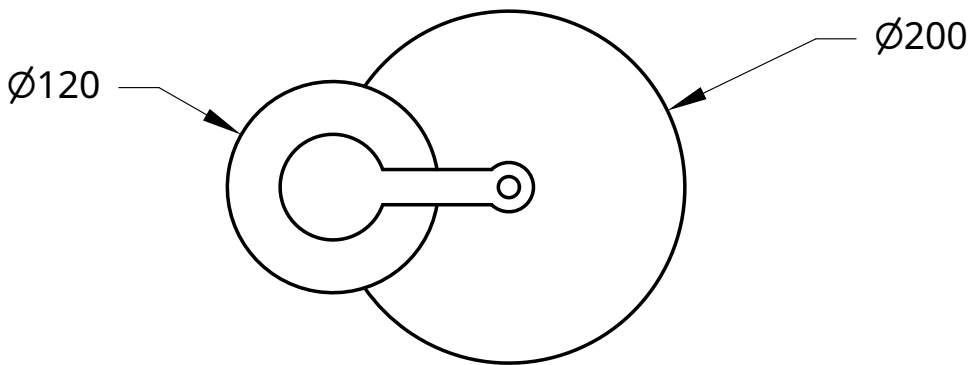

NOCTURNE
NOCTURN
NOCTUR
NOCTU
NOCT
NOC
NO
N

Nina lamp

Nina lamp

Materials:

Handblown glass shade
Solid brass frame
Steel painted base

Made in the UK by:
Nocturne Workshop Limited

info@nocturneworkshop.com

Nocturne Ella lamp

 This luminaire is compatible with bulbs of the energy classes:

The luminaire is sold with a bulb of the energy class: 

874/2012 